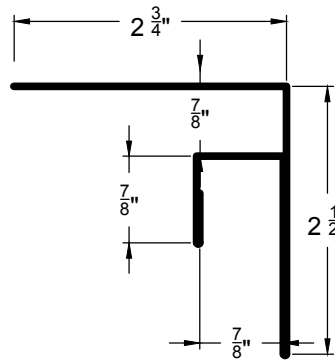

936 Trim

Go Custom

Modify a standard trim or order a completely custom profile to get the best results.

Please take note:

Standard length is 10'-0"
All profiles available in 29, 26 & 24 Ga.

DOOR BACKING
DBC-1