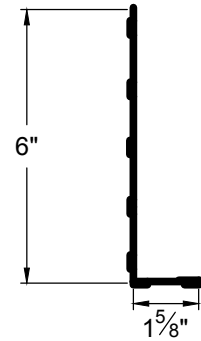

RAKE EDGE
RK-1