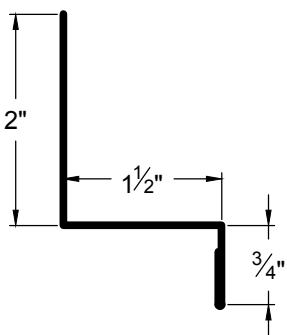

Standard length is 10'-0"
All profiles available in 29, 26 & 24 Ga.

VALLEY FLASHING
VF-1

W-VALLEY
VF-2

RIDGE CAP
RC-1

DELUXE RIDGE CAP
RC-2

DELUXE RIDGE CAP
RC-3

RIDGE CAP
RC-10

DELUXE RIDGE CAP
RC-3 7.75

1236 Trim

Go Custom

Modify a standard trim or order a completely custom profile to get the best results.

Please take note:

Standard length is 10'-0"
All profiles available in 29, 26 & 24 Ga.

BASE FLASHING
BF-4