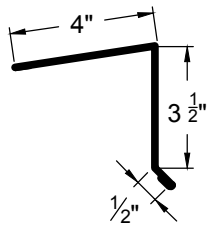

OUTSIDE CORNER
OC-2

WALL TO CEILING
WC-1

RAKE EDGE
RK-1

936 Trim

Go Custom

Modify a standard trim or order a completely custom profile to get the best results.

Please take note:

Standard length is 10'-0"
All profiles available in 29, 26 & 24 Ga.

HIGH EAVE GABLE TRIM
HE-2

ROOF TO WALL
RTW-1

ROOF TO WALL
RTW-2

SNOW STOP
SS-1

936 Trim

Go Custom

Modify a standard trim or order a completely custom profile to get the best results.

Please take note: