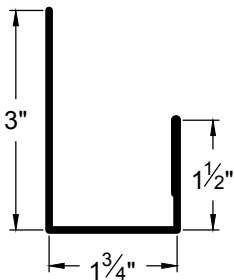

BASE FLASHING
BF-4