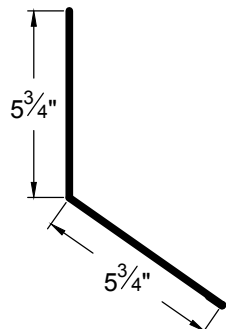

GABLE TRIM
GT-2