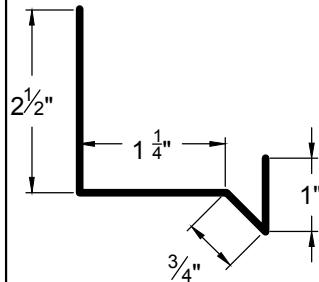

DOOR & WINDOW
DRIP CAP
DWC-2

936 Trim

Go Custom

Modify a standard trim or order a completely custom profile to get the best results.

Please take note:

Standard length is 10'-0"
All profiles available in 29, 26 & 24 Ga.