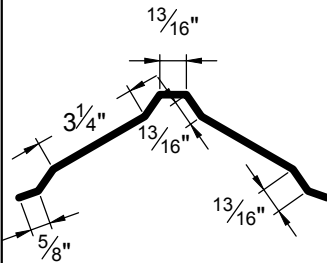

VALLEY FLASHING
VF-1