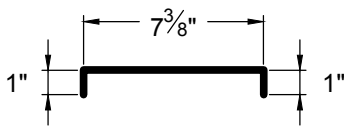

DOOR BACKING
DBC-1