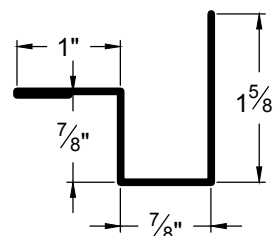

DOOR & WINDOW
DRIP CAP
DWC-2

936 Trim

Go Custom

Modify a standard trim or order a completely custom profile to get the best results.

Please take note:

Standard length is 10'-0"
All profiles available in 29, 26 & 24 Ga.

OUTSIDE CORNER
OC-2

WALL TO CEILING
WC-1

RAKE EDGE
RK-1

936 Trim

Go Custom

Modify a standard trim or order a completely custom profile to get the best results.

Please take note:

Standard length is 10'-0"
All profiles available in 29, 26 & 24 Ga.