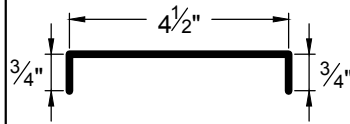

<p>EAVE TRIM (NO GUTTERS) 26-ET-NG</p>	<p>EAVE TRIM (GUTTERS) 26-ET-WG</p>	<p>EAVE TRIM ET-1</p>	<p>EAVE TRIM ET-2</p>
<p>GABLE TRIM GT-21</p>	<p>GABLE TRIM GT-31</p>	<p>GABLE TRIM GT-41</p>	<p>GABLE TRIM GT-5(1236)</p>
<p>HIGH EAVE HE-1</p>			

1236 Trim

Go Custom

Modify a standard trim or order a completely custom profile to get the best results.

Please take note:

Standard length is 10'-0"
All profiles available in 29, 26 & 24 Ga.

DOWNSPOUT
DS-1