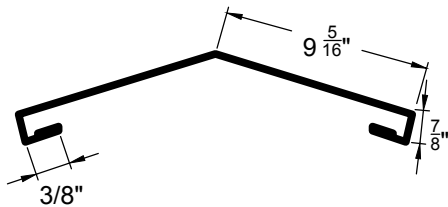

SSR RIDGE CAP
VRC-3