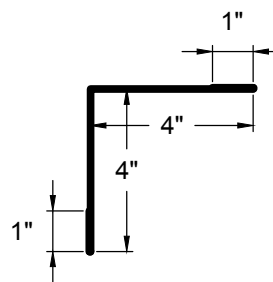

WALL TO CEILING
ILC-2

INSIDE CORNER
IC-2