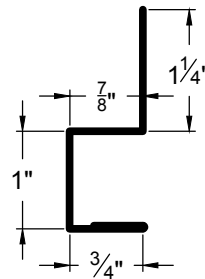

936 Trim

Go Custom

Modify a standard trim or order a completely custom profile to get the best results.

Please take note:

Standard length is 10'-0"
All profiles available in 29, 26 & 24 Ga.