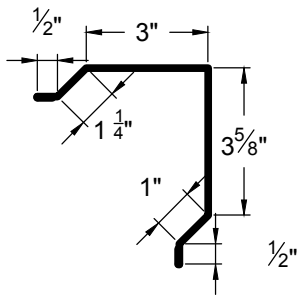

GABLE TRIM
GT-1