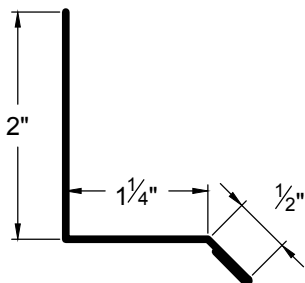

936 Trim

Go Custom

Modify a standard trim or order a completely custom profile to get the best results.

Please take note:

Standard length is 10'-0"
All profiles available in 29, 26 & 24 Ga.

J TRIM
JT-1