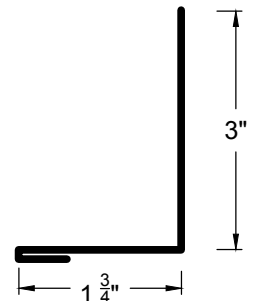

GT-7P2 2pc GABLE TRIM
(SNAP LOCK/SSR)