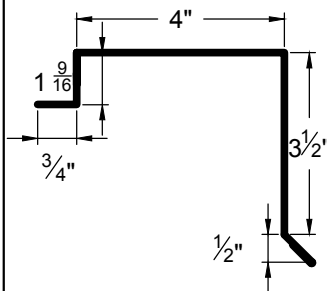

Please take note:

Standard length is 10'-0"
All profiles available in 29, 26 & 24 Ga.

EAVE TRIM
ET-1

ROOF EDGE
RE-1

ROOF EDGE FLASHING
RF-1

ROLLED FASCIA
REF-1

ROOF EDGE-HOOK
RFH-1

GT-6 GABLE TRIM
(SNAP LOCK/SSR)