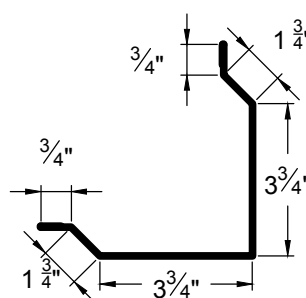

OUTSIDE CORNER
OC-1

OUTSIDE CORNER
OC-21

OUTSIDE CORNER
OC-4

1236 Trim

Go Custom

Modify a standard trim or order a completely custom profile to get the best results.

Please take note:

Standard length is 10'-0"
All profiles available in 29, 26 & 24 Ga.