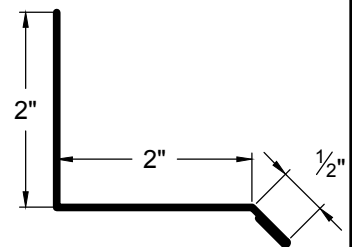

1236 Trim

Go Custom

Modify a standard trim or order a completely custom profile to get the best results.

Please take note:

Standard length is 10'-0"
All profiles available in 29, 26 & 24 Ga.

J TRIM
JT-4