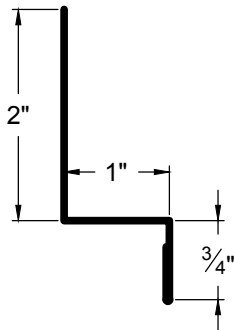

936 Trim

Go Custom

Modify a standard trim or order a completely custom profile to get the best results.

Please take note:

Standard length is 10'-0"
All profiles available in 29, 26 & 24 Ga.

BASE FLASHING
BF-1

DOOR & WINDOW
DRIP CAP
DWC-2

936 Trim

Go Custom

Modify a standard trim or order a completely custom profile to get the best results.

Please take note:

Standard length is 10'-0"
All profiles available in 29, 26 & 24 Ga.