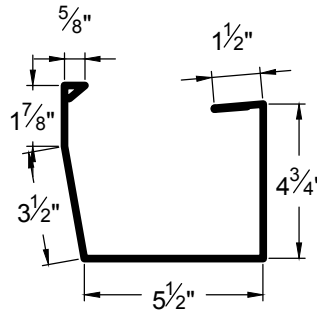

GUTTER
EG-2