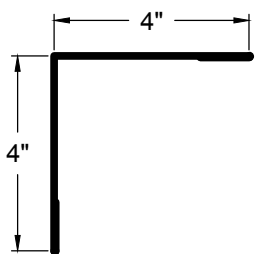

936 Trim

Go Custom

Modify a standard trim or order a completely custom profile to get the best results.

Please take note:

Standard length is 10'-0"
All profiles available in 29, 26 & 24 Ga.

DOOR BACKING
DBC-1