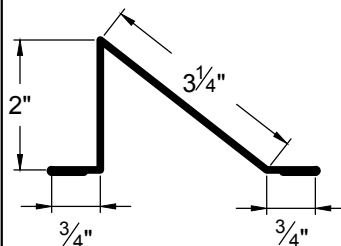

Snaplock/SSR/Tile Trim

Go Custom

Modify a standard trim or order a completely custom profile to get the best results.

Please take note:

Standard length is 10'-0"
All profiles available in 29, 26 & 24 Ga.

Valley Cleat
VC-1

DELUXE RIDGE CAP
RC-3