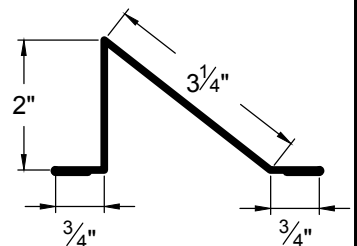

936 Trim

Go Custom

Modify a standard trim or order a completely custom profile to get the best results.

Please take note:

Standard length is 10'-0"
All profiles available in 29, 26 & 24 Ga.

ROOF EDGE FLASHING
RF-1