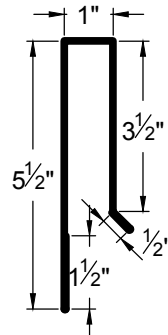

936 Trim

Go Custom

Modify a standard trim or order a completely custom profile to get the best results.

Please take note:

Standard length is 10'-0"
All profiles available in 29, 26 & 24 Ga.

BASE FLASHING
BF-1

BASE FLASHING
BF-2

BASE TRIM
BT-1

RAT GUARD
RG-1

J TRIM
JT-1

J TRIM
JT-2

J TRIM
JT-5

SILL TRIM
ST-2

DRIP CAP
DC-2

DOOR & WINDOW
DRIP CAP
DWC-2

936 Trim

Go Custom

Modify a standard trim or order a completely custom profile to get the best results.

Please take note:

Standard length is 10'-0"
All profiles available in 29, 26 & 24 Ga.