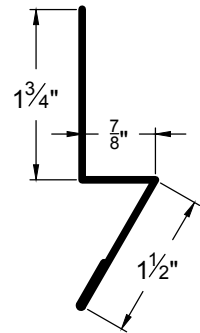

RAT GUARD
RG-1