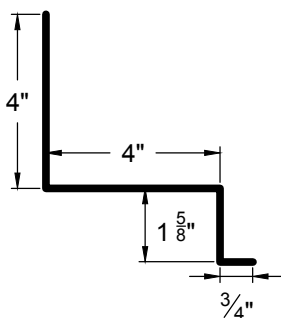

GT-6 GABLE TRIM
(SNAP LOCK/SSR)