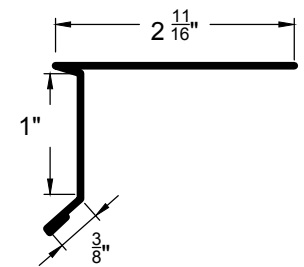

DOOR & WINDOW
DRIP CAP
DWC-2

936 Trim

Go Custom

Modify a standard trim or order a completely custom profile to get the best results.

Please take note:

Standard length is 10'-0"
All profiles available in 29, 26 & 24 Ga.

OUTSIDE CORNER
OC-2

WALL TO CEILING
WC-1

RAKE EDGE
RK-1

936 Trim

Go Custom

Modify a standard trim or order a completely custom profile to get the best results.

Please take note:

Standard length is 10'-0"
All profiles available in 29, 26 & 24 Ga.