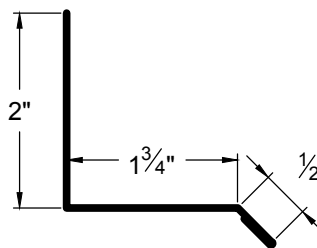

1236 Trim

Go Custom

Modify a standard trim or order a completely custom profile to get the best results.

Please take note:

Standard length is 10'-0"
All profiles available in 29, 26 & 24 Ga.

J TRIM
JT-4