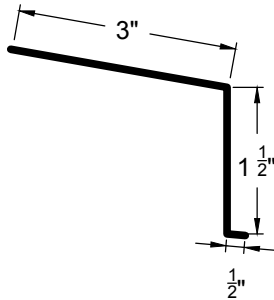

Modify a standard trim or order a completely custom profile to get the best results.

Please take note:

Standard length is 10'-0"
All profiles available in 29, 26 & 24 Ga.

VALLEY FLASHING
VF-1

W-VALLEY
VF-2

RIDGE CAP
RC-1

DELUXE RIDGE CAP
RC-2

DELUXE RIDGE CAP
RC-3

RIDGE CAP
RC-10

DELUXE RIDGE CAP
RC-3 7.75

Snaplock/SSR/Tile Trim

Go Custom

Modify a standard trim or order a completely custom profile to get the best results.

Please take note:

Standard length is 10'-0"
All profiles available in 29, 26 & 24 Ga.

EAVE TRIM
ET-1

ROOF EDGE
RE-1

ROOF EDGE FLASHING
RF-1

ROLLED FASCIA
REF-1

ROOF EDGE-HOOK
RFH-1

GT-6 GABLE TRIM
(SNAP LOCK/SSR)