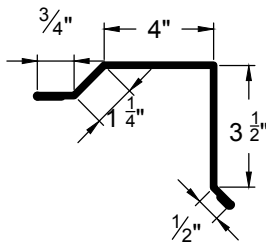

936 Trim

Go Custom

Modify a standard trim or order a completely custom profile to get the best results.

Please take note:

Standard length is 10'-0"
All profiles available in 29, 26 & 24 Ga.

ROOF EDGE FLASHING
RF-1