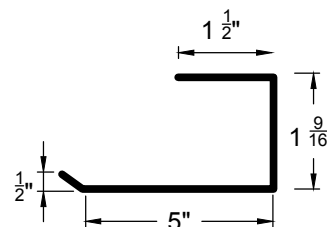

Snaplock/SSR/Tile Trim

Go Custom

Modify a standard trim or order a completely custom profile to get the best results.

Please take note:

Standard length is 10'-0"
All profiles available in 29, 26 & 24 Ga.

ROOF EDGE FLASHING
RF-1