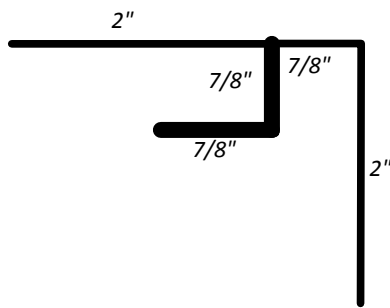

936 Trim

Go Custom

Modify a standard trim or order a completely custom profile to get the best results.

Please take note:

Standard length is 10'-0"
All profiles available in 29, 26 & 24 Ga.

BASE FLASHING
BF-1

DOOR & WINDOW
DRIP CAP
DWC-2

936 Trim

Go Custom

Modify a standard trim or order a completely custom profile to get the best results.

Please take note:

Standard length is 10'-0"
All profiles available in 29, 26 & 24 Ga.

OUTSIDE CORNER
OC-2

WALL TO CEILING
WC-1

RAKE EDGE
RK-1

936 Trim

Go Custom

Modify a standard trim or order a completely custom profile to get the best results.

Please take note:

Standard length is 10'-0"
All profiles available in 29, 26 & 24 Ga.