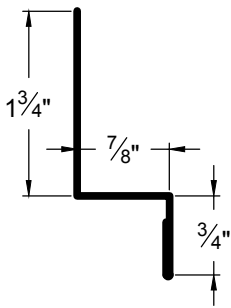

936 Trim

Go Custom

Modify a standard trim or order a completely custom profile to get the best results.

Please take note:

Standard length is 10'-0"
All profiles available in 29, 26 & 24 Ga.

BASE FLASHING
BF-1

DOOR & WINDOW
DRIP CAP
DWC-2

936 Trim

Go Custom

Modify a standard trim or order a completely custom profile to get the best results.

Please take note:

Standard length is 10'-0"
All profiles available in 29, 26 & 24 Ga.