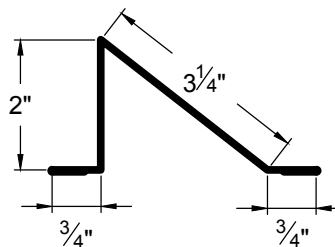

1236 Trim

Go Custom

Modify a standard trim or order a completely custom profile to get the best results.

Please take note:

Standard length is 10'-0"
All profiles available in 29, 26 & 24 Ga.