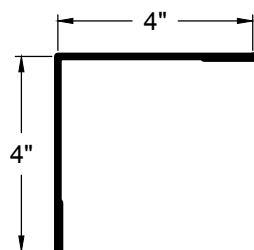

1236 Trim

Go Custom

Modify a standard trim or order a completely custom profile to get the best results.

Please take note:

Standard length is 10'-0"
All profiles available in 29, 26 & 24 Ga.

BASE FLASHING
BF-4

OUTSIDE CORNER
OC-1

OUTSIDE CORNER
OC-21

OUTSIDE CORNER
OC-4

1236 Trim

Go Custom

Modify a standard trim or order a completely custom profile to get the best results.

Please take note:

Standard length is 10'-0"
All profiles available in 29, 26 & 24 Ga.