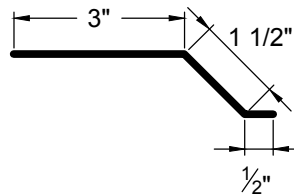

Please take note:

Standard length is 10'-0"
All profiles available in 29, 26 & 24 Ga.

EAVE TRIM
ET-1

ROOF EDGE
RE-1

ROOF EDGE FLASHING
RF-1

ROLLED FASCIA
REF-1

ROOF EDGE-HOOK
RFH-1

GT-6 GABLE TRIM
(SNAP LOCK/SSR)