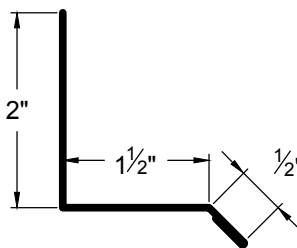

DRIP CAP
DC-3