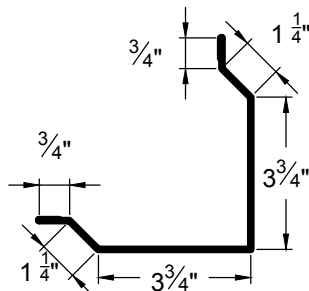

DOOR & WINDOW
DRIP CAP
DWC-2

936 Trim

Go Custom

Modify a standard trim or order a completely custom profile to get the best results.

Please take note:

Standard length is 10'-0"
All profiles available in 29, 26 & 24 Ga.

OUTSIDE CORNER
OC-2

WALL TO CEILING
WC-1

RAKE EDGE
RK-1

936 Trim

Go Custom

Modify a standard trim or order a completely custom profile to get the best results.

Please take note:

Standard length is 10'-0"
All profiles available in 29, 26 & 24 Ga.