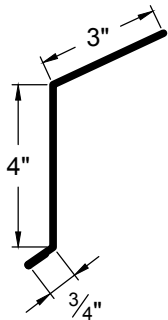

DOOR & WINDOW
DRIP CAP
DWC-2

936 Trim

Go Custom

Modify a standard trim or order a completely custom profile to get the best results.

Please take note:

Standard length is 10'-0"
All profiles available in 29, 26 & 24 Ga.

OUTSIDE CORNER
OC-2

WALL TO CEILING
WC-1

RAKE EDGE
RK-1

936 Trim

Go Custom

Modify a standard trim or order a completely custom profile to get the best results.

Please take note:

Standard length is 10'-0"
All profiles available in 29, 26 & 24 Ga.