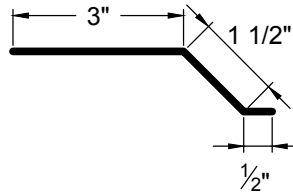

ROOF EDGE FLASHING
RF-1