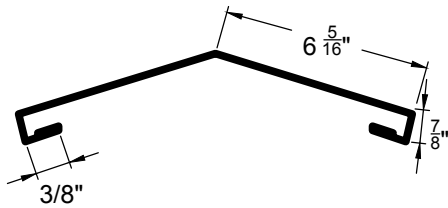

SSR RIDGE CAP
VRC-1