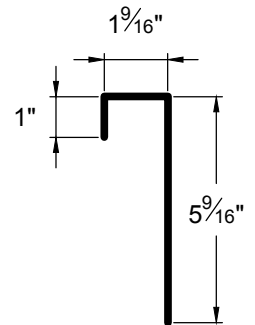

SOFFIT STARTER
ST-1

OVERHEAD DOOR CAP
ODC-1