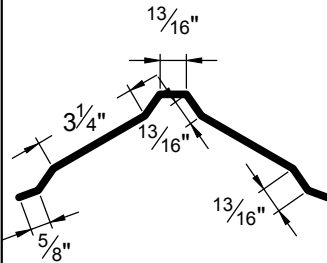

VALLEY FLASHING
VF-1

DELUXE RIDGE CAP
RC-2