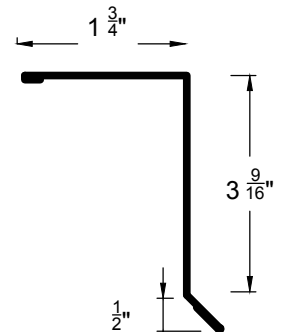

ROLLED FASCIA
REF-1