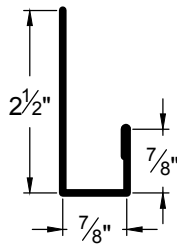

BASE FLASHING
BF-2