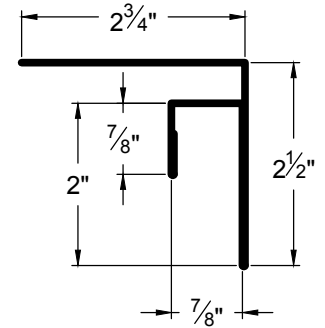

SILL TRIM
ST-2