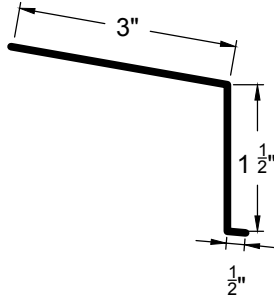

ROOF EDGE
RE-1