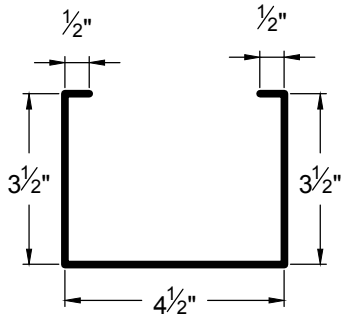

OUTSIDE CORNER
OC-1

OUTSIDE CORNER
OC-21

OUTSIDE CORNER
OC-4

1236 Trim

Go Custom

Modify a standard trim or order a completely custom profile to get the best results.

Please take note:

Standard length is 10'-0"
All profiles available in 29, 26 & 24 Ga.

<p>EAVE TRIM (NO GUTTERS) 26-ET-NG</p>	<p>EAVE TRIM (GUTTERS) 26-ET-WG</p>	<p>EAVE TRIM ET-1</p>	<p>EAVE TRIM ET-2</p>
<p>GABLE TRIM GT-21</p>	<p>GABLE TRIM GT-31</p>	<p>GABLE TRIM GT-41</p>	<p>GABLE TRIM GT-5(1236)</p>
<p>HIGH EAVE HE-1</p>			

1236 Trim

Go Custom

Modify a standard trim or order a completely custom profile to get the best results.

Please take note:

Standard length is 10'-0"
All profiles available in 29, 26 & 24 Ga.

DOWNSPOUT
DS-1