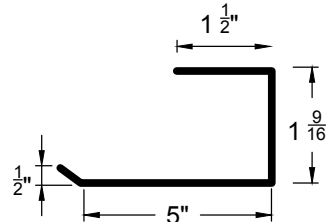

Please take note:

Standard length is 10'-0"
All profiles available in 29, 26 & 24 Ga.

EAVE TRIM
ET-1

ROOF EDGE
RE-1

ROOF EDGE FLASHING
RF-1

ROLLED FASCIA
REF-1

ROOF EDGE-HOOK
RFH-1

GT-6 GABLE TRIM
(SNAP LOCK/SSR)