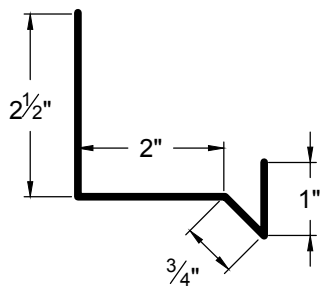

J TRIM
JT-6

DOOR & WINDOW
DRIP CAP
DWC-1