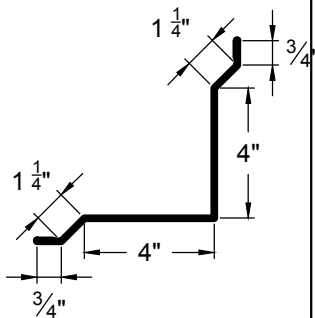

INSIDE CORNER
ILC-1