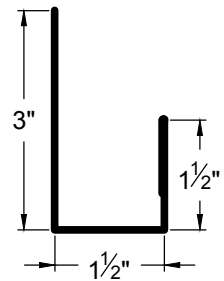

1236 Trim

Go Custom

Modify a standard trim or order a completely custom profile to get the best results.

Please take note:

Standard length is 10'-0"
All profiles available in 29, 26 & 24 Ga.

J TRIM
JT-4