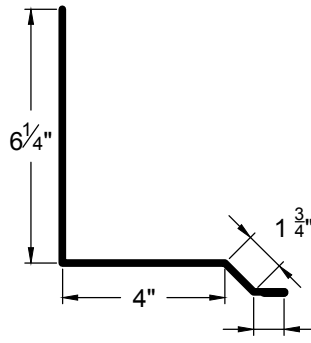

DOWNSPOUT CAP
DSC-1