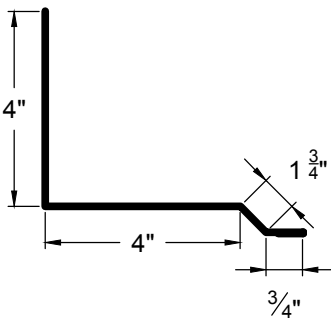

DOWNSPOUT
DS-1