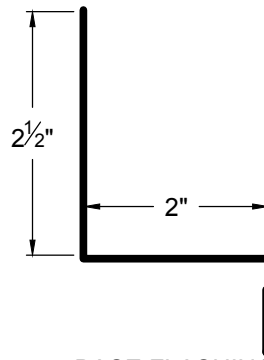

BASE FLASHING
BF-6