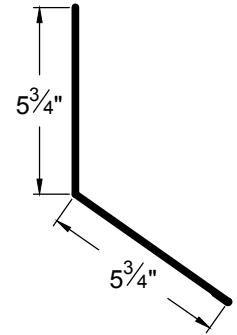

1236 Trim

Go Custom

Modify a standard trim or order a completely custom profile to get the best results.

Please take note:

Standard length is 10'-0"
All profiles available in 29, 26 & 24 Ga.