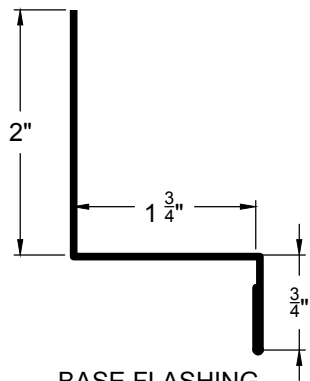

1236 Trim

Go Custom

Modify a standard trim or order a completely custom profile to get the best results.

Please take note:

Standard length is 10'-0"
All profiles available in 29, 26 & 24 Ga.

BASE FLASHING
BF-4