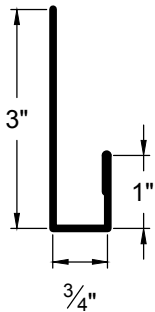

BASE FLASHING
BF-1