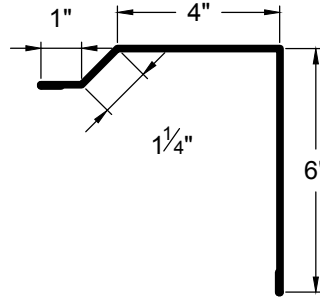

936 Trim

Go Custom

Modify a standard trim or order a completely custom profile to get the best results.

Please take note:

Standard length is 10'-0"
All profiles available in 29, 26 & 24 Ga.

ROOF EDGE FLASHING
RF-1