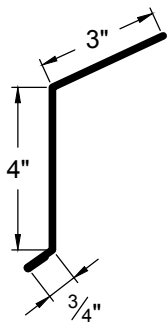

Modify a standard trim or order a completely custom profile to get the best results.

Please take note:

Standard length is 10'-0"
All profiles available in 29, 26 & 24 Ga.

VALLEY FLASHING
VF-1

W-VALLEY
VF-2

RIDGE CAP
RC-1

DELUXE RIDGE CAP
RC-2

DELUXE RIDGE CAP
RC-3

RIDGE CAP
RC-10

DELUXE RIDGE CAP
RC-3 7.75

Snaplock/SSR/Tile Trim

Go Custom

Modify a standard trim or order a completely custom profile to get the best results.

Please take note:

Standard length is 10'-0"
All profiles available in 29, 26 & 24 Ga.

EAVE TRIM
ET-1

ROOF EDGE
RE-1

ROOF EDGE FLASHING
RF-1

ROLLED FASCIA
REF-1

ROOF EDGE-HOOK
RFH-1

GT-6 GABLE TRIM
(SNAP LOCK/SSR)