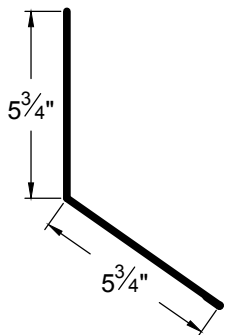

ROOF EDGE-HOOK
RFH-1