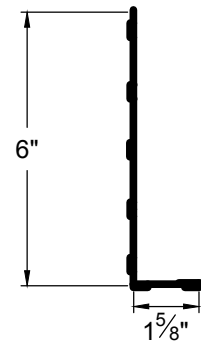

Please take note:

Standard length is 10'-0"
All profiles available in 29, 26 & 24 Ga.

EAVE TRIM
ET-1

ROOF EDGE
RE-1

ROOF EDGE FLASHING
RF-1

ROLLED FASCIA
REF-1

ROOF EDGE-HOOK
RFH-1

GT-6 GABLE TRIM
(SNAP LOCK/SSR)