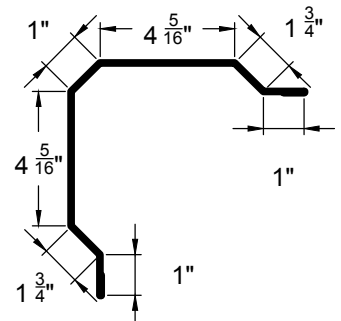

1236 Trim

Go Custom

Modify a standard trim or order a completely custom profile to get the best results.

Please take note:

Standard length is 10'-0"
All profiles available in 29, 26 & 24 Ga.

BASE FLASHING
BF-4

OUTSIDE CORNER
OC-1

OUTSIDE CORNER
OC-21

OUTSIDE CORNER
OC-4

1236 Trim

Go Custom

Modify a standard trim or order a completely custom profile to get the best results.

Please take note:

Standard length is 10'-0"
All profiles available in 29, 26 & 24 Ga.