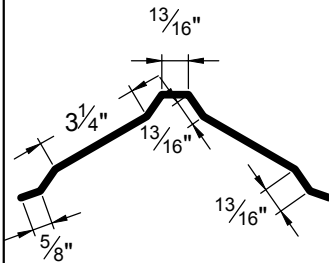

Standard length is 10'-0"
All profiles available in 29, 26 & 24 Ga.

VALLEY FLASHING
VF-1

W-VALLEY
VF-2

RIDGE CAP
RC-1

DELUXE RIDGE CAP
RC-2

DELUXE RIDGE CAP
RC-3

RIDGE CAP
RC-10

DELUXE RIDGE CAP
RC-3 7.75

1236 Trim

Go Custom

Modify a standard trim or order a completely custom profile to get the best results.

Please take note:

Standard length is 10'-0"
All profiles available in 29, 26 & 24 Ga.

BASE FLASHING
BF-4