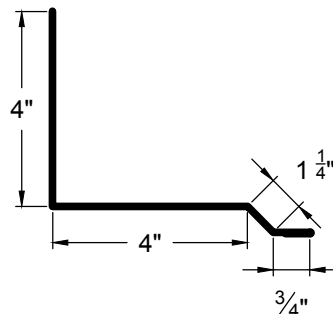

OUTSIDE CORNER
OC-2

WALL TO CEILING
WC-1

RAKE EDGE
RK-1

936 Trim

Go Custom

Modify a standard trim or order a completely custom profile to get the best results.

Please take note:

Standard length is 10'-0"
All profiles available in 29, 26 & 24 Ga.

HIGH EAVE GABLE TRIM
HE-2

ROOF TO WALL
RTW-1

ROOF TO WALL
RTW-2

SNOW STOP
SS-1

936 Trim

Go Custom

Modify a standard trim or order a completely custom profile to get the best results.

Please take note: