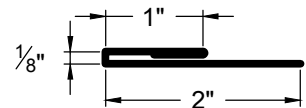

936 Trim

Go Custom

Modify a standard trim or order a completely custom profile to get the best results.

Please take note:

Standard length is 10'-0"
All profiles available in 29, 26 & 24 Ga.