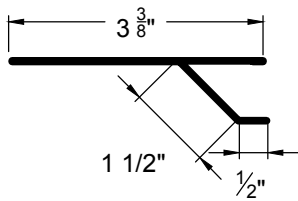

Please take note:

Standard length is 10'-0"
All profiles available in 29, 26 & 24 Ga.

EAVE TRIM
ET-1

ROOF EDGE
RE-1

ROOF EDGE FLASHING
RF-1

ROLLED FASCIA
REF-1

ROOF EDGE-HOOK
RFH-1

GT-6 GABLE TRIM
(SNAP LOCK/SSR)