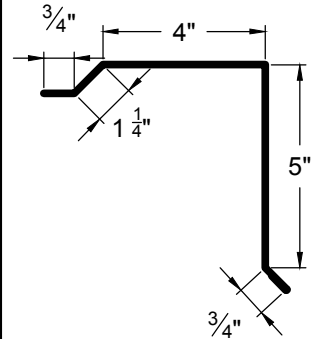

ROLLED FASCIA
REF-1

GABLE TRIM
GT-4